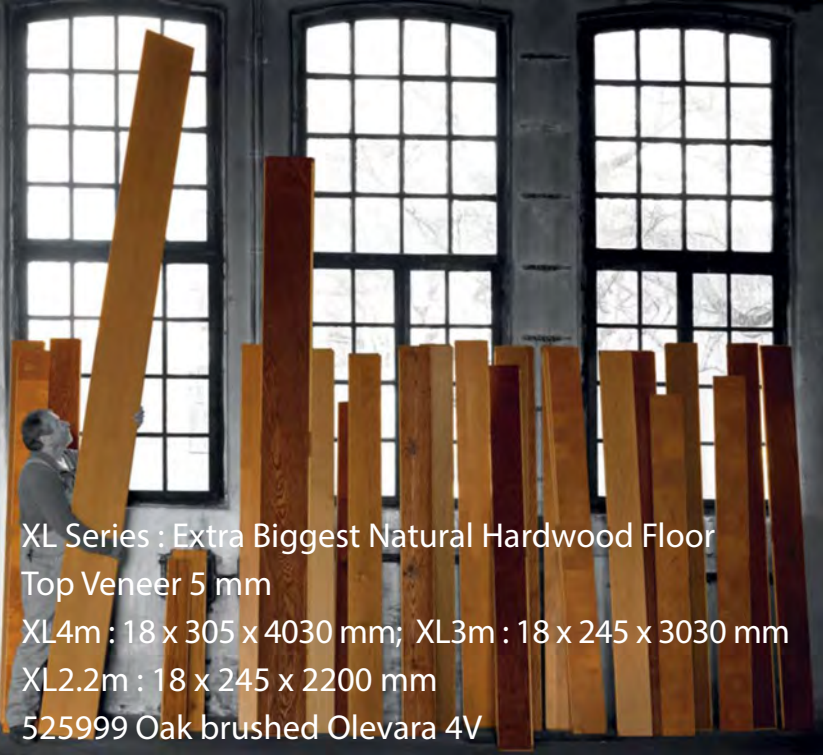

150 years of experience
Parquet Leading Manufacturer

Only the best material are chosen

Parquet

Luxury Engineered Hardwood Floor

Why HARO PARQUET ?

- ▶ Brand quality – Made in Germany 100%
- ▶ Warranty up to 30 years
- ▶ Timber from sustainably managed forests PEFC Certified
- ▶ More than 100 Unique Design of Natural European Hardwood
- ▶ More moisture Protection with aquashield
- ▶ Can be sanded several times

3D Retro Series : Super Authentic Hardwood Floor
(13.5 x 180 x 2200 mm ; Top Veneer 3.5 mm)
530126 Smoked Oak Favorit Heavy Brushed

24 Years • PRIDE • QUALITY
• EVOLUTION

509, 511 Lasalle 29, Sukhumvit105,
Bangna, Bangkok 10260

Tel : 02 749 0719 , 02 744 6237 - 8

www.pltimex.com

E-mail : sales@pltimex.com

XL Series : Extra Biggest Natural Hardwood Floor
 Top Veneer 5 mm
 XL4m : 18 x 305 x 4030 mm; XL3m : 18 x 245 x 3030 mm
 XL2.2m : 18 x 245 x 2200 mm
 525999 Oak brushed Olevara 4V

Plaza 4V: Size is Matter
 (13.5 x 240 x 2200 mm ; Top Veneer 3.5 mm)
 533495 Oak Sauvage Deep Brushed Plaza4V N+

Parquet 4000 Series
 (13.5/3.5 x 180 x 2200 mm ; Top Veneer 3.5 mm)
 530795 Oak Tobacco Grey Sauvage retro br. N+